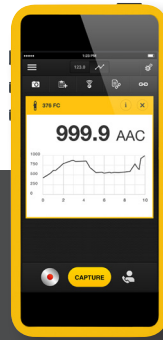

Fluke 370 FC Series True-rms Clamp Meters

The Fluke 370 FC Series (376 FC, 375 FC and 374 FC) offers advanced troubleshooting performance. The iFlex® flexible current probe allows easy connections to wires in tight spaces. In addition, all three clamps are now part of the Fluke Connect® family of wireless test tools.

With a 370 FC Series Clamp Meter and the Fluke Connect® Measurements app, now you can:

- Log and trend measurements to pinpoint intermittent faults
- Transmit results wirelessly via Fluke Connect Measurements app
- Create and send reports right from the field
- Capture measurements outside the arc flash zone with Bluetooth connectivity to your Apple or Android devices

More things you can do with a 370 FC Series Clamp Meter:

- Utilize the TPAK magnetic hanging strap (included with 376 FC; compatible with 375 FC and 374 FC) to hang the meter while using the probes
- Integrated VFD low pass filter (Fluke 376 FC and 375 FC) for accurate motor drive measurements
- Proprietary in-rush measurement technology to filter out noise and capture motor starting current exactly as the circuit protection sees it
- CAT IV 600 V, CAT III 1000 V safety rating
- Three-year warranty
- Includes test leads and soft carrying case

Save time reporting

Easily create reports by capturing measurements from your meter and email them right from the field. Save your measurements directly from your meter to a chronological list on your phone for easy transcribing. Organize your measurements by asset in one location.