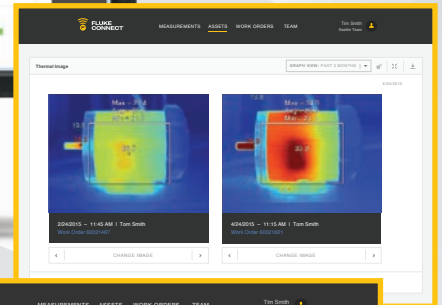

**SEE IT. SAVE IT.
SHARE IT.**