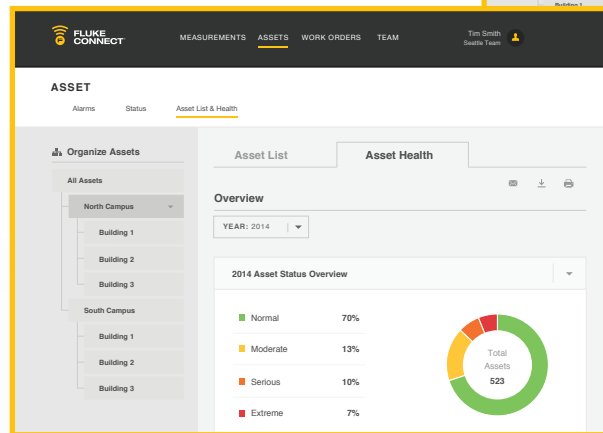

Asset Analysis: Easily compare complex data

**SEE IT. SAVE IT.
SHARE IT.**

Asset Status: Get a complete view of asset health

Asset Health: Visualize maintenance data to make it actionable

Preventive maintenance simplified.

Set up and sustain preventive maintenance practices with ease with Fluke Connect® Assets. Get a comprehensive view of reliable mechanical, electrical and thermal data in one location. Maximize uptime and make confident maintenance decisions with data you can trust and trace.