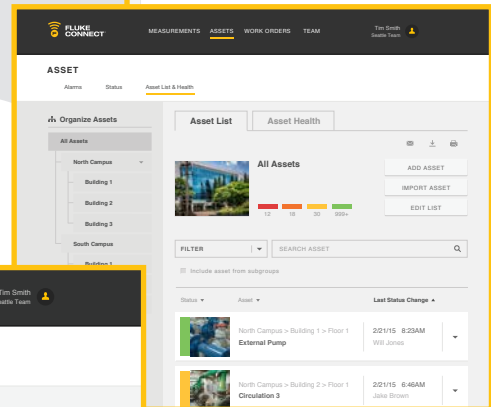

Asset Analysis: Easily compare complex data

**SEE IT. SAVE IT.
SHARE IT.**

Asset Status: Get a complete view of asset health

Asset Health: Visualize maintenance data to make it actionable

Preventive maintenance simplified.

Set up and sustain preventive maintenance practices with ease with Fluke Connect® Assets. Get a comprehensive view of reliable mechanical, electrical and thermal data in one location. Maximize uptime and make confident maintenance decisions with data you can trust and trace.