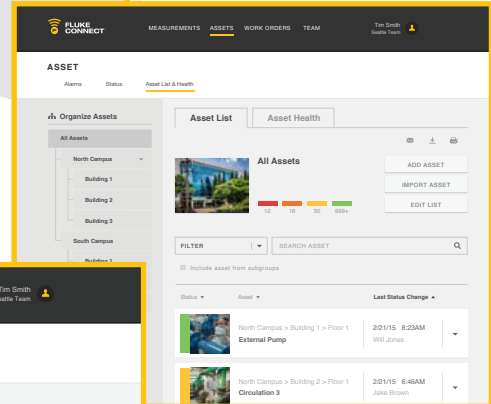

Asset Analysis: Easily compare complex data

**SEE IT. SAVE IT.
SHARE IT.**

Asset Status: Get a complete view of asset health

Asset Health: Visualize maintenance data to make it actionable

Preventive maintenance simplified.

Set up and sustain preventive maintenance practices with ease with Fluke Connect® Assets. Get a comprehensive view of reliable mechanical, electrical and thermal data in one location. Maximize uptime and make confident maintenance decisions with data you can trust and trace.