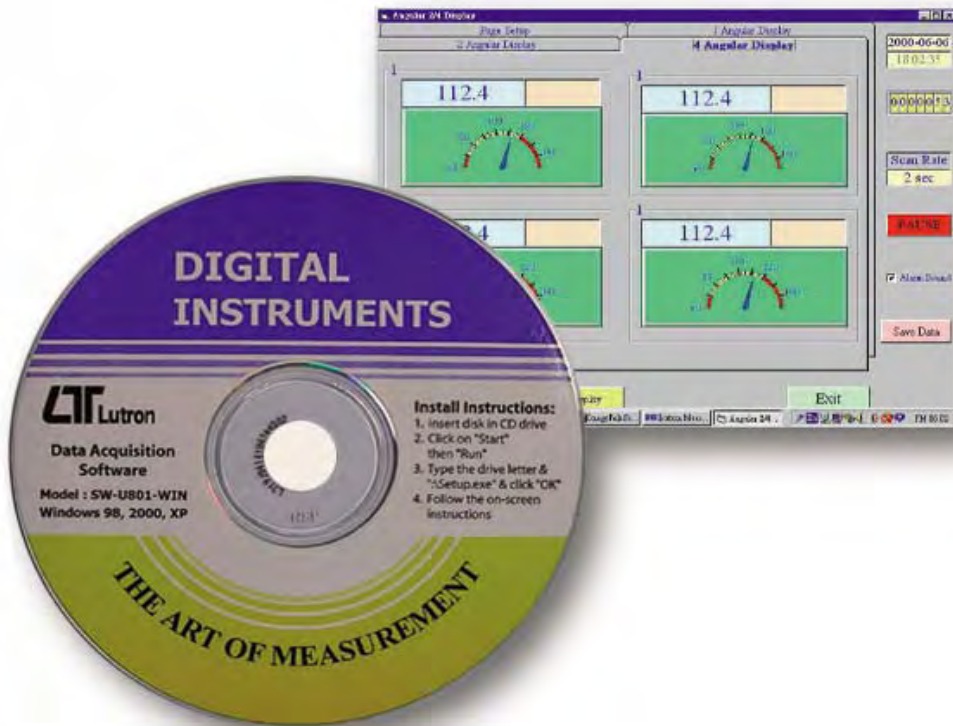

Multi-Displays

DATA ACQUISITION SOFTWARE

Model : SW-U801-WIN

ISO-9001, CE, IEC1010

FEATURES

The SW-U801-WIN is a multi-displays (1/2/4/6/8 displays) powerful WINDOWS program available for WIN 95 & WIN 98, which enables you to cooperate the LUTRON's instruments. It also provides the functions of data logging system, text display, angular display, chart display, data recorder high/low limit, data query, text report, chart report.. .xxx.mdb, xxx.txt data file can be retrieved for EXCELL, ACCESS., wide intelligent applications.

LUTRON ELECTRONIC

The Art of Measurement

Supplied by :

Test and Measurement Instruments C.C.

Tel: 0027 (011) 683 4365

www.instrumentsgroup.co.za

MULTI-DISPLAYS DATA ACQUISITION SOFTWARE

Model : SW-U801-WIN

INTRODUCTION

The SW-U801-WIN is a multi-displays (1/2/4/6/8 displays) powerful WINDOWS program available for WIN 95 & WIN 98, which enables you to cooperate the LUTRON's instruments. It also provides the functions of data logging system, text display, angular display, chart display, data recorder high/low limit, data query, text report, chart report.. .xxx.mdb data file can be retrieved for EXCELL, ACESS., wide intelligent applications.